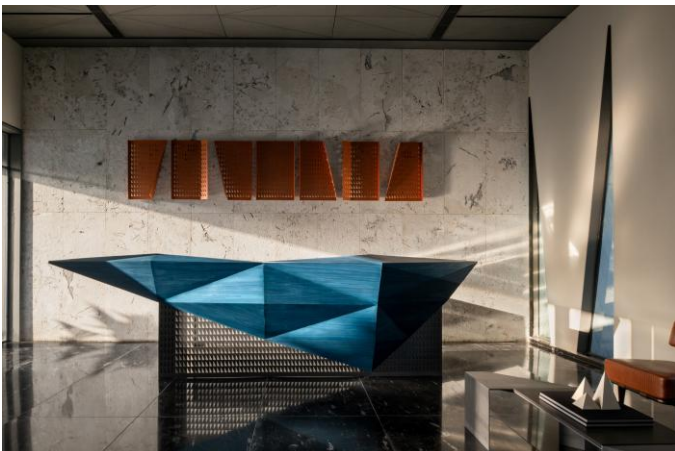

THE FOLDS CORPORATE HOUSE

Location : Ahmedabad

Area : 14,000 Sq. Ft

Project Type : Architecture, Interior Design & Landscape